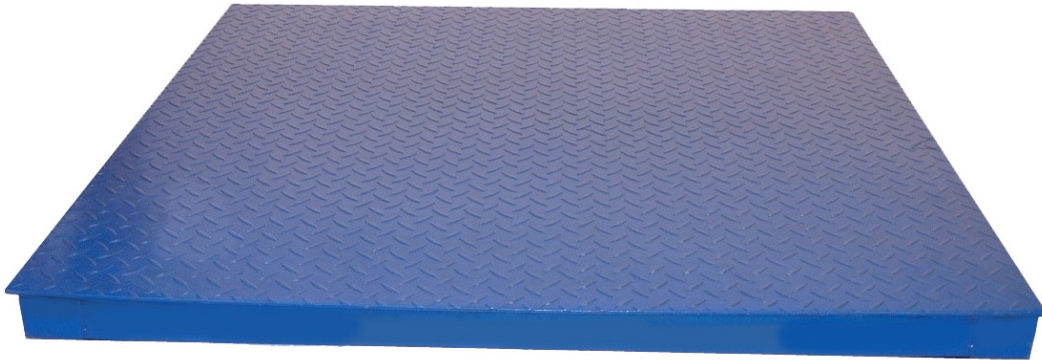

MP SERIES

**Heavy Duty 4 cell Platform , really good value for money
can be verified for trade use with an EC approved indicator.@ 3000 divs.**

1500kg x 0.5kg or 3000kg x 1kg

3 sizes available

1010MP ~ 1000mm x 1000mm

1212MP ~ 1200mm x 1200mm

1515MP ~ 1500mm x 1500mm

chequer top plate

***The platform is made of mild steel**

***Freestanding model with 4 adjustable feet;**

***4 load cells are included along with an IP67 cornering junction box.**

***Indicator is normally located within 10m of the platform.**

Free standing model with 4 adjustable feet