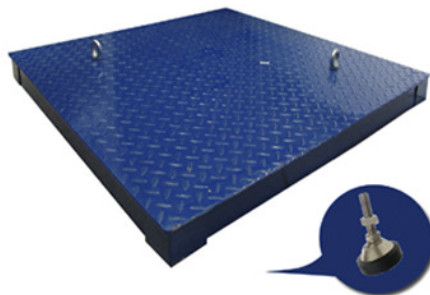

MP SERIES

**Heavy Duty 4 cell Platform , really good value for money
can be verified for trade use with an EC approved indicator.@ 3000 divs.**

1500kg x 0.5kg or 3000kg x 1kg

3 sizes available

1010MP ~ 1000mm x 1000mm

1212MP ~ 1200mm x 1200mm

1515MP ~ 1500mm x 1500mm

chequer top plate

***The platform is made of mild steel**

***Freestanding model with 4 adjustable feet;**

***4 load cells are included along with an IP67 cornering junction box.**

***Indicator is normally located within 10m of the platform.**

Free standing model with 4 adjustable feet